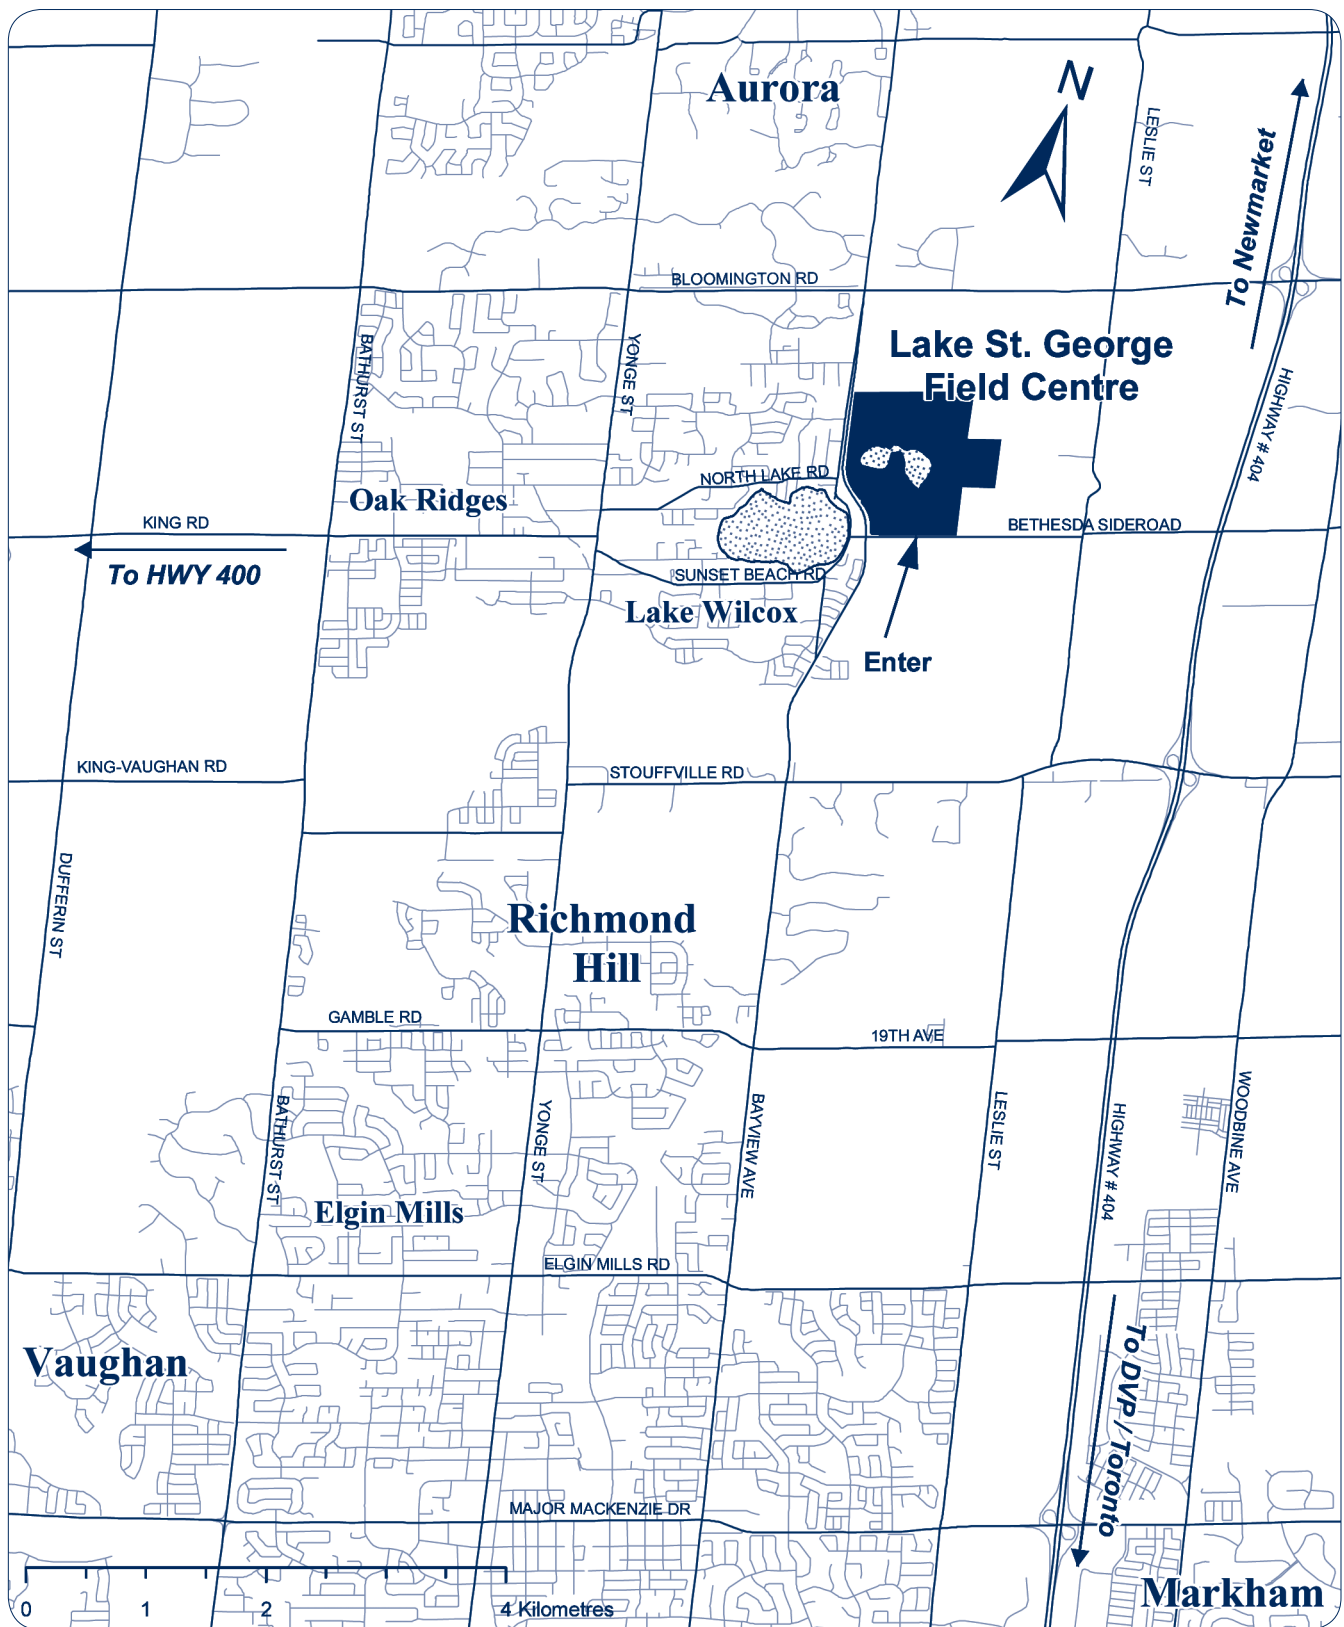

Directions to Lake St. George Field Centre

The Lake St. George Field Centre is located on the Oak Ridges Moraine, in the Town of Richmond Hill. The entrance to the Field Centre is on the north side of the Bethesda Sideroad just east of Lake Wilcox. It is best to approach the Field Centre from the intersection of Bayview Avenue and Bethesda Sideroad.